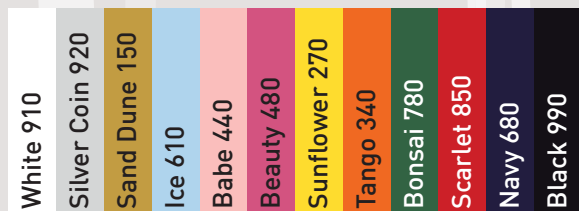

Quality 637PR - Recycled Polyester Satin Colours

Stock widths available in these colours.

15mm, 25mm.

Minimum order : Roll Length 250m

Other Colours and Widths

Any other standard colour or 3mm, 5mm, 7mm, 10mm, 12mm, 20mm, 38mm widths will be subject To a minimum order of 1000 metres.