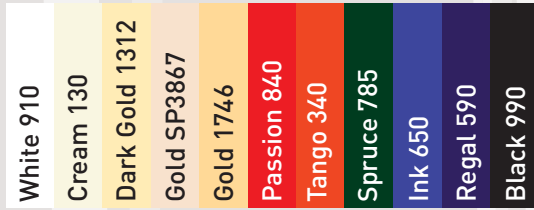

[www.colefabrics.com](http://www.colefabrics.com)

Gold Glitter  
Metallic  
676

Silver Glitter  
Metallic  
675

Cream  
130

Light Gold  
3867

Bright Gold  
1746

Dark Gold  
1312

## Quality 676, Colours

Stock widths available in these colours.

15mm, 25mm.

Minimum order: Roll Length 250m

### Quality 675

We stock a range of 3 colours in 2 widths.

White  
910

Dolphin  
925

Black  
990

Widths available in these colours.

15mm, 25mm.