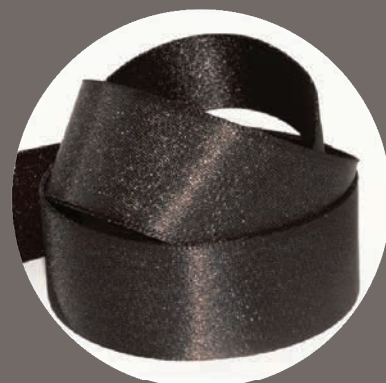

# Double Face Woven Edge With Gold Metallic Thread

Passion  
840

Tango  
340

Spruce  
785

Ink  
650

Regal  
590

Black  
990

White  
910

## Double Face Woven Edge with Silver Metallic Thread